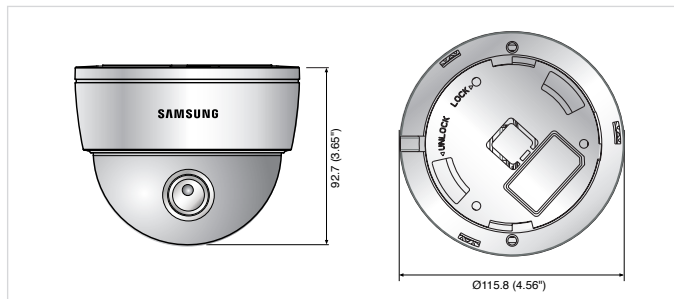

Dimensions

Unit : mm (inch)

The Eco mark represents Samsung Techwin's will to create environment-friendly products, and indicates that the product satisfies the EU RoHS Directive.

Design and specifications are subject to change without notice.

SAMSUNG TECHWIN CO., LTD.

145-3, Sangdaewon 1-dong, Jungwon-gu, Seongnam-si, Gyeonggi-do Korea 462-703
Tel : +82-31-740-8151-8 Fax : +82-31-740-8145
www.samsungcctv.com

■ DISTRIBUTED BY